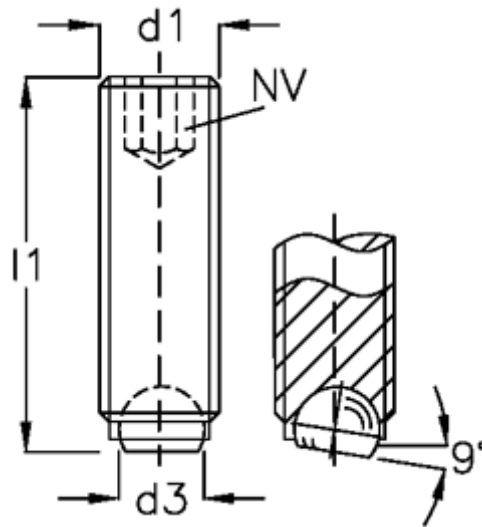

Article number: 209056401

Description: E+G Ball point screw  
GN 605-M8-25-BN

## Measures

---

d1	= M8
d2	= 5.5
d3	= 4.5
Internal hexagon	= 4
l1	= 25